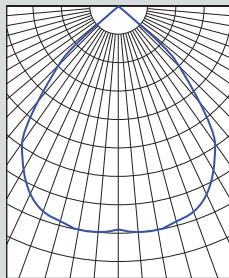

FEATURES & SPECIFICATIONS:

- Shallow 6" aperture with 45° cutoff.
- Excellent visual comfort with no reflector "flash."
- Efficient reflector design for use with 1x13w-32w triple tube lamops.
- Intended for Non-IC new construction.
  For IC applications, refer to page 1-400.
- Frame constructed of 20 ga. galvanized steel.
- Supplied with 27" long, heavy ga. galvanized steel bar hangers.
- Ballasts shall be integrally mounted, electronic sound rated "A", Class P, multi-volt 120v - 277v.
- UL Listed for Damp Locations.
- For options detail, see page numbers listed below.

Max Ceiling Thickness: 1.0 (25.4 mm)
Ceiling Cutout: 6.6 Ø (167.6 mm Ø)
Fixture Weight: 4.4 lbs

6H132w - Efficiency: 52.4%
Spacing: 1.26