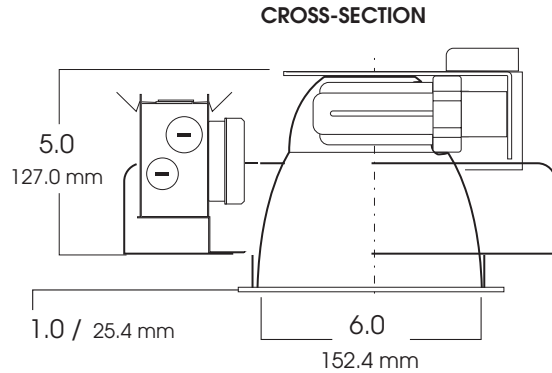

SERIES	WATTS	BALLAST	OPTIONS	TRIM / FINISH	TRIM OPTIONS
SGS6H- Spectrum Gold 6" Shallow Horizontal	113² 118² 126² 132²	EX -Electronic, multi-volt 120v thru 277v DA1 -Advance Mark 10™ powerline dimming, 120v¹ DA2 -Advance Mark 10™ powerline dimming, 277v¹ DAM7 -Advance Mark 7™ 0-10v dimming, 120v thru 277v DL1 -Lutron Compact SE™ 120v (min. dimming level 5%)¹ DL2 -Lutron Compact SE™ 277v (min. dimming level 5%)¹	CB24 -C-Channel bars 1-470 CCEA -Chicago Ceiling Plenum CCEA 1-480 CR -Corrosion Resistant 1-460 EM -Emergency battery pack 1-420 FS -Fuse holder and fuse IC -Insulation Contact 1-400 PR -Plaster Ring 1-430 RM -Remodeler Housing 1-450 TBC -T-bar clips 1-475 TST -Twist-Lok Socket 1-425	AR6315-SG -Semi-Diffuse Low Iridescent (standard) CL -Clear Bright Alzak GO -Gold Alzak HZ -Matte Low Iridescent PW -Pewter Alzak UM -Umber Alzak WE -Wheat Alzak BL -Black Finish WH -White Finish PF -Polished Flange Note: White flange is standard.	GS -Gasket BB -Black Micro Baffle WB -White Micro Baffle
SGS6H	132 ² Triple Tube lamp	EX ¹ Not available for 13w Quad or TRT lamp	EM/	AR6315 SG	GS

Dimensions shown are nominal. Spectrum Lighting is continually improving products and reserves the right to make changes that will not alter performance or appearance with or without written notice.

PROJECT:	TYPE:
CAT. NO.: