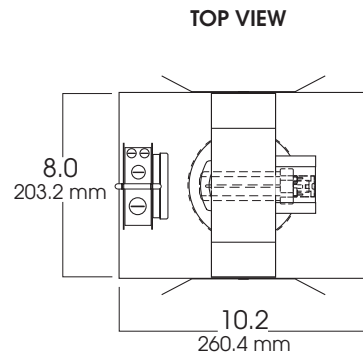

SERIES	WATTS	BALLAST	OPTIONS	TRIM / FINISH	TRIM OPTIONS
SGS6H- Spectrum Gold 6" Shallow Horizontal	113² 118² 126² 132²	EX -Electronic, multi-volt 120v thru 277v DA1 -Advance Mark 10™ powerline dimming, 120v¹ DA2 -Advance Mark 10™ powerline dimming, 277v¹ DAM7 -Advance Mark 7™ 0-10v dimming, 120v thru 277v DL1 -Lutron Compact SE™ 120v (min. dimming level 5%)¹ DL2 -Lutron Compact SE™ 277v (min. dimming level 5%)¹	CB24 -C-Channel bars 1-470 CCEA -Chicago Ceiling Plenum CCEA 1-480 CR -Corrosion Resistant 1-460 EM -Emergency battery pack 1-420 FS -Fuse holder and fuse IC -Insulation Contact 1-400 PR -Plaster Ring 1-430 RM -Remodeler Housing 1-450 TBC -T-bar clips 1-475 TST -Twist-Lok Socket 1-425	AR6315-SG -Semi-Diffuse Low Iridescent (standard) CL -Clear Bright Alzak GO -Gold Alzak HZ -Matte Low Iridescent PW -Pewter Alzak UM -Umber Alzak WE -Wheat Alzak BL -Black Finish WH -White Finish PF -Polished Flange Note: White flange is standard.	GS -Gasket BB -Black Micro Baffle WB -White Micro Baffle
SGS6H	132 ² Triple Tube lamp	EX ¹ Not available for 13w Quad or TRT lamp	EM/	AR6315 SG	GS

Dimensions shown are nominal. Spectrum Lighting is continually improving products and reserves the right to make changes that will not alter performance or appearance with or without written notice.

PROJECT:	TYPE:
CAT. NO.: