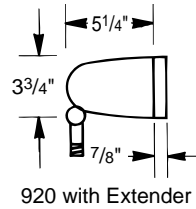

Architectural Landscape Floods

ORDERING INFORMATION

920	
75W max. Wattage - Open Bullet	
920	Gray finish
920P	Bronze finish
920B	Black finish
920G	Green finish
920W	White finish

PRODUCT SPECIFICATIONS

- Architectural Bullets are designed for safety, security, and accent lighting. Areas requiring good color rendition, instant-on, dimming capability, easy installation and low initial cost.
- Precision die-cast aluminum finished in polyester powder in a variety of colors.
- Premium porcelain socket with plated medium base screw shell and reinforced center contact for positive fit.
- 1/2" NPT threaded adjustable arm, locknut preinstalled, prelubed to facilitate mounting.
- Cast-in quadrants with serrated teeth lock unit in place once aimed.
- Extra long pigtailed for easy splicing.
- Units equipped with weep holes for open fixture applications.
- Open units.
- UL listed for above horizontal aiming with PAR lamps. Enclosed units UL listed for above horizontal aiming with R or PAR lamps.

3800	
300W max. Wattage	
3800	Gray finish
3800P	Bronze finish
3800B	Black finish
3800G	Green finish
3800W	White finish

ACCESSORIES

For Enclosed 920 and 3800 Series

	920 Extender	920 Shield	3800 Extender	Concave Glass
Gray	9250E	9255E	3850E	3851E
Bronze	9250EP	9255EP	3850EP	3851EP
Black	9250EB	9255EB	3850EB	3851EB
Green	9250EG	9255EG	3850EG	3851EG
White	9250EW	9255EW	3850EW	3851EW