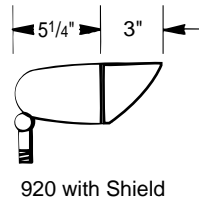

Architectural Landscape Floods

ORDERING INFORMATION

920	
75W max. Wattage - Open Bullet	
920	Gray finish
920P	Bronze finish
920B	Black finish
920G	Green finish
920W	White finish

PRODUCT SPECIFICATIONS

- Architectural Bullets are designed for safety, security, and accent lighting. Areas requiring good color rendition, instant-on, dimming capability, easy installation and low initial cost.
- Precision die-cast aluminum finished in polyester powder in a variety of colors.
- Premium porcelain socket with plated medium base screw shell and reinforced center contact for positive fit.
- 1/2" NPT threaded adjustable arm, locknut preinstalled, prelubed to facilitate mounting.
- Cast-in quadrants with serrated teeth lock unit in place once aimed.
- Extra long pigtailed for easy splicing.
- Units equipped with weep holes for open fixture applications.
- Open units.
- UL listed for above horizontal aiming with PAR lamps. Enclosed units UL listed for above horizontal aiming with R or PAR lamps.

3800	
300W max. Wattage	
3800	Gray finish
3800P	Bronze finish
3800B	Black finish
3800G	Green finish
3800W	White finish

ACCESSORIES

For Enclosed 920 and 3800 Series

	920 Extender	920 Shield	3800 Extender	Concave Glass
Gray	9250E	9255E	3850E	3851E
Bronze	9250EP	9255EP	3850EP	3851EP
Black	9250EB	9255EB	3850EB	3851EB
Green	9250EG	9255EG	3850EG	3851EG
White	9250EW	9255EW	3850EW	3851EW