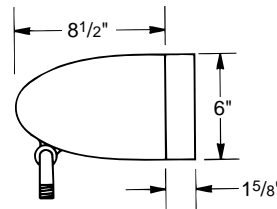

Architectural Landscape Floods

ORDERING INFORMATION

920	
75W max. Wattage - Open Bullet	
920	Gray finish
920P	Bronze finish
920B	Black finish
920G	Green finish
920W	White finish

PRODUCT SPECIFICATIONS

- Architectural Bullets are designed for safety, security, and accent lighting. Areas requiring good color rendition, instant-on, dimming capability, easy installation and low initial cost.
- Precision die-cast aluminum finished in polyester powder in a variety of colors.
- Premium porcelain socket with plated medium base screw shell and reinforced center contact for positive fit.
- 1/2" NPT threaded adjustable arm, locknut preinstalled, prelubed to facilitate mounting.
- Cast-in quadrants with serrated teeth lock unit in place once aimed.
- Extra long pigtailed for easy splicing.
- Units equipped with weep holes for open fixture applications.
- Open units.
- UL listed for above horizontal aiming with PAR lamps. Enclosed units UL listed for above horizontal aiming with R or PAR lamps.

3800	
300W max. Wattage	
3800	Gray finish
3800P	Bronze finish
3800B	Black finish
3800G	Green finish
3800W	White finish

ACCESSORIES

For Enclosed 920 and 3800 Series

	920 Extender	920 Shield	3800 Extender	Concave Glass
Gray	9250E	9255E	3850E	3851E
Bronze	9250EP	9255EP	3850EP	3851EP
Black	9250EB	9255EB	3850EB	3851EB
Green	9250EG	9255EG	3850EG	3851EG
White	9250EW	9255EW	3850EW	3851EW