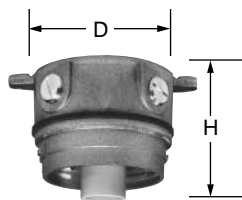

ROUGHLYTE™ Series

ORDERING INFORMATION

Catalog Number: Example: VCXL11GC

*60W and 75W available with lexan globe only.

ACCESSORIES

Accessories - See page 5-A

TECHNICAL INFORMATION

All incandescent Roughlyte ceiling and wall fixtures are not supplied with a lamp. This fixture requires a medium base incandescent A lamp. The lamp can be clear or coated.

DIMENSIONS

Catalog No.	Height (H)	Dia. (D)
VCXL11	3-3/4"	4-1/4"
VCXL21	3-3/4"	5-1/8"
VCXL11K	8-5/8"	4-1/4"
VCXL21K	0-3/8"	5-1/8"
VCXL11GC	9-1/8"	4-1/4"
VCXL21GC	10-7/8"	5-1/4"
VCXL5A	8-5/8"	4-1/4"
VCXL10A	10-3/8"	5-1/8"
VWXL	12-3/4"	7"
VWXL11	4-1/4"	7-1/8"
VWXL21	4-1/4"	7-7/16"
VWXL11K	9-1/4"	7-1/8"
VWXL21K	10-7/8"	7-7/16"
VWXL11GC	9-3/4"	7-1/4"
VWXL21GC	11-3/8"	7-1/2"
VWXL5A	9-1/4"	7-1/8"
VWXL10A	10-7/8"	7-7/16"

VCXL11
Box Mount
Adapter

VCXL11GC

VWXL

PRODUCT SPECIFICATIONS

- VCXL Roughlyte fixtures are for use on ceilings and canopies. VWXL Roughlyte fixtures are for use on walls and columns. Roughlyte fixtures guard against moisture and debris in exterior applications (for globe down mounting only).
Not recommended for use in hazardous locations.
- Complete with 4" die-cast aluminum box, four side and top hole tapped 1/2" NPT (four plugs included).
- Heat and shock resistant glass or polycarbonate globe.
- Cast aluminum bayonet guard with allen head security screws.
- Sockets are pre-wired with extra long 1/2" stripped leads.
- To use VCXL units with 3/4" conduit use VK Series with VXL13 universal box.
- To use VWXL units with 3/4" conduit, use VW Series with VXL13 universal box.
- Patented.