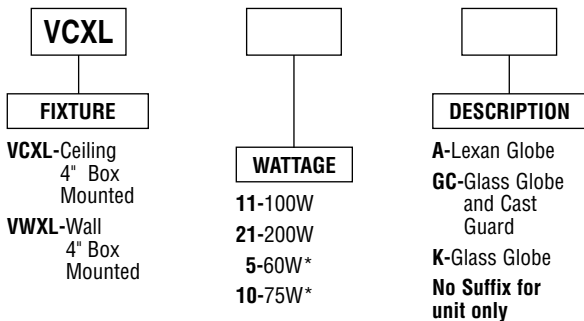

ROUGHLYTE™ Series

ORDERING INFORMATION

Catalog Number: Example: VCXL11GC

*60W and 75W available with lexan globe only.

ACCESSORIES

Accessories - See page 5-A

TECHNICAL INFORMATION

All incandescent Roughlyte ceiling and wall fixtures are not supplied with a lamp. This fixture requires a medium base incandescent A lamp. The lamp can be clear or coated.

DIMENSIONS

Catalog No.	Height (H)	Dia. (D)
VCXL11	3-3/4"	4-1/4"
VCXL21	3-3/4"	5-1/8"
VCXL11K	8-5/8"	4-1/4"
VCXL21K	0-3/8"	5-1/8"
VCXL11GC	9-1/8"	4-1/4"
VCXL21GC	10-7/8"	5-1/4"
VCXL5A	8-5/8"	4-1/4"
VCXL10A	10-3/8"	5-1/8"
VWXL	12-3/4"	7"
VWXL11	4-1/4"	7-1/8"
VWXL21	4-1/4"	7-7/16"
VWXL11K	9-1/4"	7-1/8"
VWXL21K	10-7/8"	7-7/16"
VWXL11GC	9-3/4"	7-1/4"
VWXL21GC	11-3/8"	7-1/2"
VWXL5A	9-1/4"	7-1/8"
VWXL10A	10-7/8"	7-7/16"

VCXL11
Box Mount
Adapter

VCXL11GC

VWXL

PRODUCT SPECIFICATIONS

- VCXL Roughlyte fixtures are for use on ceilings and canopies. VWXL Roughlyte fixtures are for use on walls and columns. Roughlyte fixtures guard against moisture and debris in exterior applications (for globe down mounting only).
Not recommended for use in hazardous locations.
- Complete with 4" die-cast aluminum box, four side and top hole tapped 1/2" NPT (four plugs included).
- Heat and shock resistant glass or polycarbonate globe.
- Cast aluminum bayonet guard with allen head security screws.
- Sockets are pre-wired with extra long 1/2" stripped leads.
- To use VCXL units with 3/4" conduit use VK Series with VXL13 universal box.
- To use VWXL units with 3/4" conduit, use VW Series with VXL13 universal box.
- Patented.