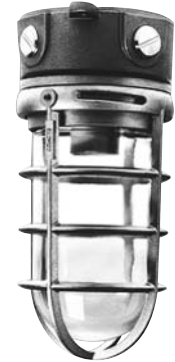

ROUGHLYTE™ Series

ORDERING INFORMATION

Catalog Number: Example: VCXL11GC

*60W and 75W available with lexan globe only.

ACCESSORIES

Accessories - See page 5-A

TECHNICAL INFORMATION

All incandescent Roughlyte ceiling and wall fixtures are not supplied with a lamp. This fixture requires a medium base incandescent A lamp. The lamp can be clear or coated.

DIMENSIONS

Catalog No.	Height (H)	Dia. (D)
VCXL11	3-3/4"	4-1/4"
VCXL21	3-3/4"	5-1/8"
VCXL11K	8-5/8"	4-1/4"
VCXL21K	0-3/8"	5-1/8"
VCXL11GC	9-1/8"	4-1/4"
VCXL21GC	10-7/8"	5-1/4"
VCXL5A	8-5/8"	4-1/4"
VCXL10A	10-3/8"	5-1/8"
VWXL	12-3/4"	7"
VWXL11	4-1/4"	7-1/8"
VWXL21	4-1/4"	7-7/16"
VWXL11K	9-1/4"	7-1/8"
VWXL21K	10-7/8"	7-7/16"
VWXL11GC	9-3/4"	7-1/4"
VWXL21GC	11-3/8"	7-1/2"
VWXL5A	9-1/4"	7-1/8"
VWXL10A	10-7/8"	7-7/16"

VCXL11
Box Mount
Adapter

VCXL11GC

VWXL

PRODUCT SPECIFICATIONS

- VCXL Roughlyte fixtures are for use on ceilings and canopies. VWXL Roughlyte fixtures are for use on walls and columns. Roughlyte fixtures guard against moisture and debris in exterior applications (for globe down mounting only).
Not recommended for use in hazardous locations.
- Complete with 4" die-cast aluminum box, four side and top hole tapped 1/2" NPT (four plugs included).
- Heat and shock resistant glass or polycarbonate globe.
- Cast aluminum bayonet guard with allen head security screws.
- Sockets are pre-wired with extra long 1/2" stripped leads.
- To use VCXL units with 3/4" conduit use VK Series with VXL13 universal box.
- To use VWXL units with 3/4" conduit, use VW Series with VXL13 universal box.
- Patented.