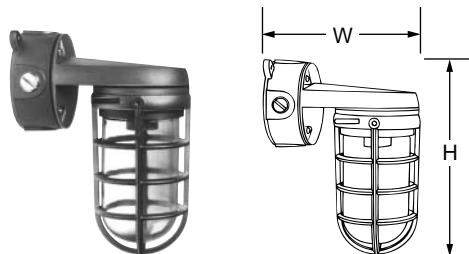

ROUGHLYTE™ Series

ORDERING INFORMATION

Catalog Number: Example: VCXL11GC

*60W and 75W available with lexan globe only.

ACCESSORIES

Accessories - See page 5-A

TECHNICAL INFORMATION

All incandescent Roughlyte ceiling and wall fixtures are not supplied with a lamp. This fixture requires a medium base incandescent A lamp. The lamp can be clear or coated.

DIMENSIONS

Catalog No.	Height (H)	Dia. (D)
VCXL11	3-3/4"	4-1/4"
VCXL21	3-3/4"	5-1/8"
VCXL11K	8-5/8"	4-1/4"
VCXL21K	0-3/8"	5-1/8"
VCXL11GC	9-1/8"	4-1/4"
VCXL21GC	10-7/8"	5-1/4"
VCXL5A	8-5/8"	4-1/4"
VCXL10A	10-3/8"	5-1/8"
VWXL	12-3/4"	7"
VWXL11	4-1/4"	7-1/8"
VWXL21	4-1/4"	7-7/16"
VWXL11K	9-1/4"	7-1/8"
VWXL21K	10-7/8"	7-7/16"
VWXL11GC	9-3/4"	7-1/4"
VWXL21GC	11-3/8"	7-1/2"
VWXL5A	9-1/4"	7-1/8"
VWXL10A	10-7/8"	7-7/16"

VCXL11
Box Mount
Adapter

VCXL11GC

VWXL

PRODUCT SPECIFICATIONS

- VCXL Roughlyte fixtures are for use on ceilings and canopies. VWXL Roughlyte fixtures are for use on walls and columns. Roughlyte fixtures guard against moisture and debris in exterior applications (for globe down mounting only).
Not recommended for use in hazardous locations.
- Complete with 4" die-cast aluminum box, four side and top hole tapped 1/2" NPT (four plugs included).
- Heat and shock resistant glass or polycarbonate globe.
- Cast aluminum bayonet guard with allen head security screws.
- Sockets are pre-wired with extra long 1/2" stripped leads.
- To use VCXL units with 3/4" conduit use VK Series with VXL13 universal box.
- To use VWXL units with 3/4" conduit, use VW Series with VXL13 universal box.
- Patented.