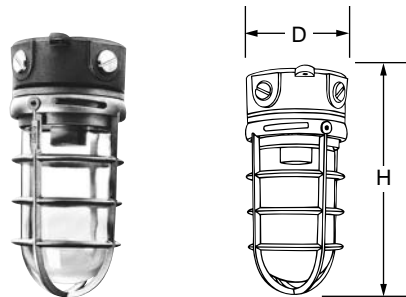

ROUGHLYTE™ Series

ORDERING INFORMATION

Catalog Number: Example: VCXL11GC

*60W and 75W available with lexan globe only.

ACCESSORIES

Accessories - See page 5-A

TECHNICAL INFORMATION

All incandescent Roughlyte ceiling and wall fixtures are not supplied with a lamp. This fixture requires a medium base incandescent A lamp. The lamp can be clear or coated.

DIMENSIONS

Catalog No.	Height (H)	Dia. (D)
VCXL11	3-3/4"	4-1/4"
VCXL21	3-3/4"	5-1/8"
VCXL11K	8-5/8"	4-1/4"
VCXL21K	0-3/8"	5-1/8"
VCXL11GC	9-1/8"	4-1/4"
VCXL21GC	10-7/8"	5-1/4"
VCXL5A	8-5/8"	4-1/4"
VCXL10A	10-3/8"	5-1/8"
VWXL	12-3/4"	7"
VWXL11	4-1/4"	7-1/8"
VWXL21	4-1/4"	7-7/16"
VWXL11K	9-1/4"	7-1/8"
VWXL21K	10-7/8"	7-7/16"
VWXL11GC	9-3/4"	7-1/4"
VWXL21GC	11-3/8"	7-1/2"
VWXL5A	9-1/4"	7-1/8"
VWXL10A	10-7/8"	7-7/16"

VCXL11
Box Mount
Adapter

VCXL11GC

VWXL

PRODUCT SPECIFICATIONS

- VCXL Roughlyte fixtures are for use on ceilings and canopies. VWXL Roughlyte fixtures are for use on walls and columns. Roughlyte fixtures guard against moisture and debris in exterior applications (for globe down mounting only).
Not recommended for use in hazardous locations.
- Complete with 4" die-cast aluminum box, four side and top hole tapped 1/2" NPT (four plugs included).
- Heat and shock resistant glass or polycarbonate globe.
- Cast aluminum bayonet guard with allen head security screws.
- Sockets are pre-wired with extra long 1/2" stripped leads.
- To use VCXL units with 3/4" conduit use VK Series with VXL13 universal box.
- To use VWXL units with 3/4" conduit, use VW Series with VXL13 universal box.
- Patented.