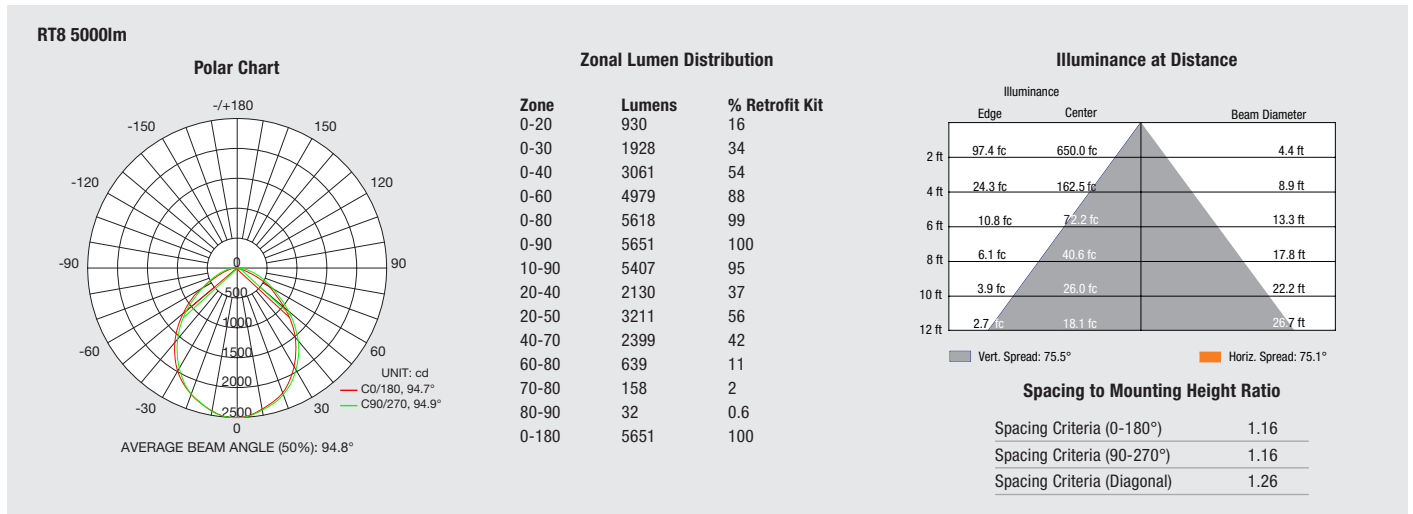

Photometric Information (continued)

Application Information

Application Notes

1. Operating temperature range between -4°F and +104°F (-20°C and +40°C).
2. Suitable for indoor/outdoor use, including dry, damp and wet location environments.
3. Designed to install in standard 8" CFL mounting frame. For a list of compatible housings, please refer to www.sylvania.com/RT8.
4. For detailed warranty information, please see www.sylvania.com/RT8.
5. For installation in non-insulated ceilings: If insulation is present, it may be placed around the retrofit kit as long as a three-inch space is maintained around the kit.
6. Installation performed as a stand-alone kit (without frame) is recommended for hard ceiling. Installation of a recessed incandescent frame is recommended for tiled ceiling application for proper support of the retrofit kit.
7. Compatible with Philips Bodine model ELI-S-20 and IOTA model IIS-125 Emergency Lighting Inverters.

LEDVANCE LLC
200 Ballardvale Street
Wilmington, MA 01887 USA
Phone 1-800-LIGHTBULB (1-800-544-4828)
www.sylvania.com

SYLVANIA and LEDVANCE are registered trademarks.
All other trademarks are those of their respective owners.
Product Licensee of Trademark SYLVANIA in General Lighting.
Specifications subject to change without notice.

[/sylvania](https://twitter.com/sylvania)   [/sylvania](https://facebook.com/sylvania)