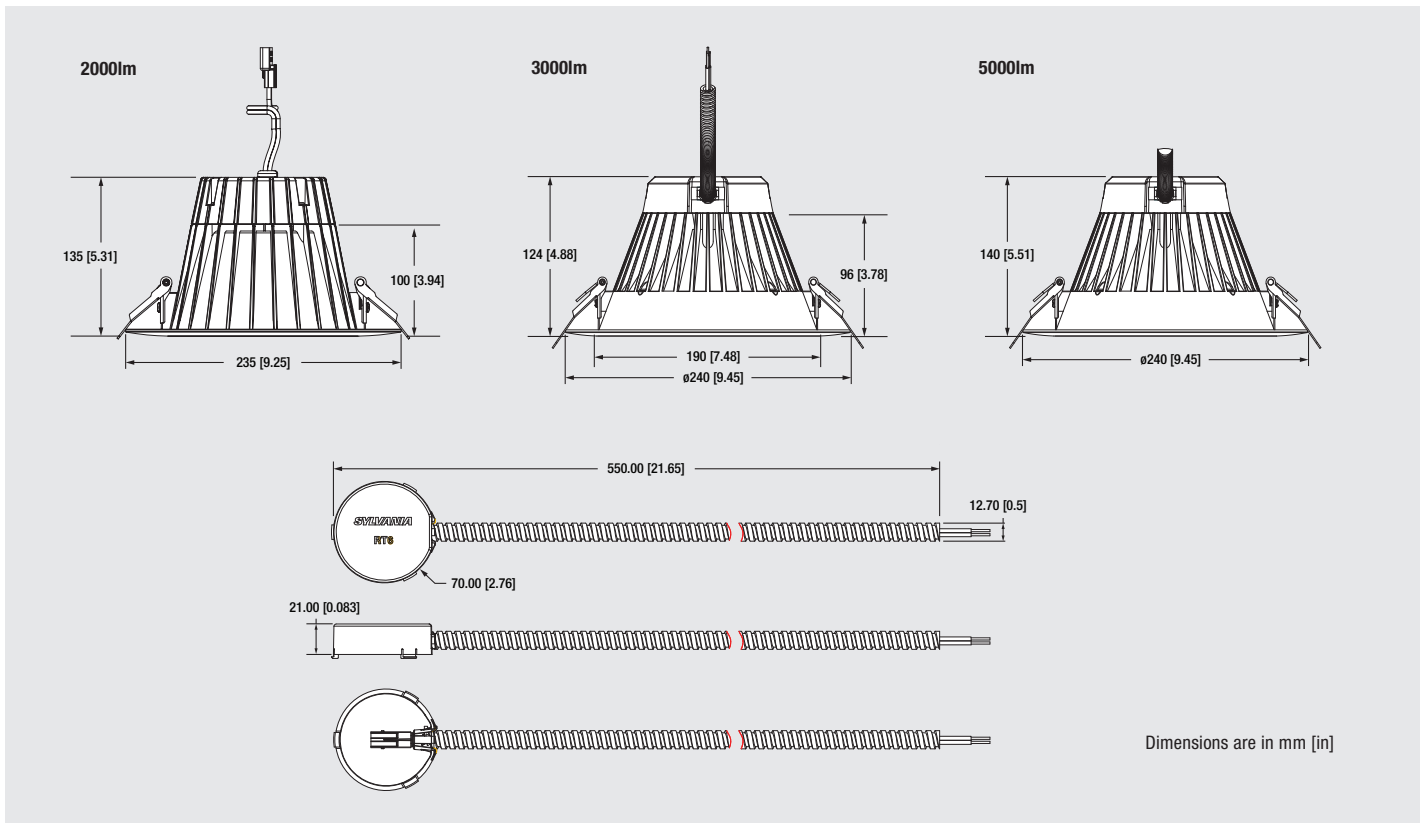

Assembly Diagram