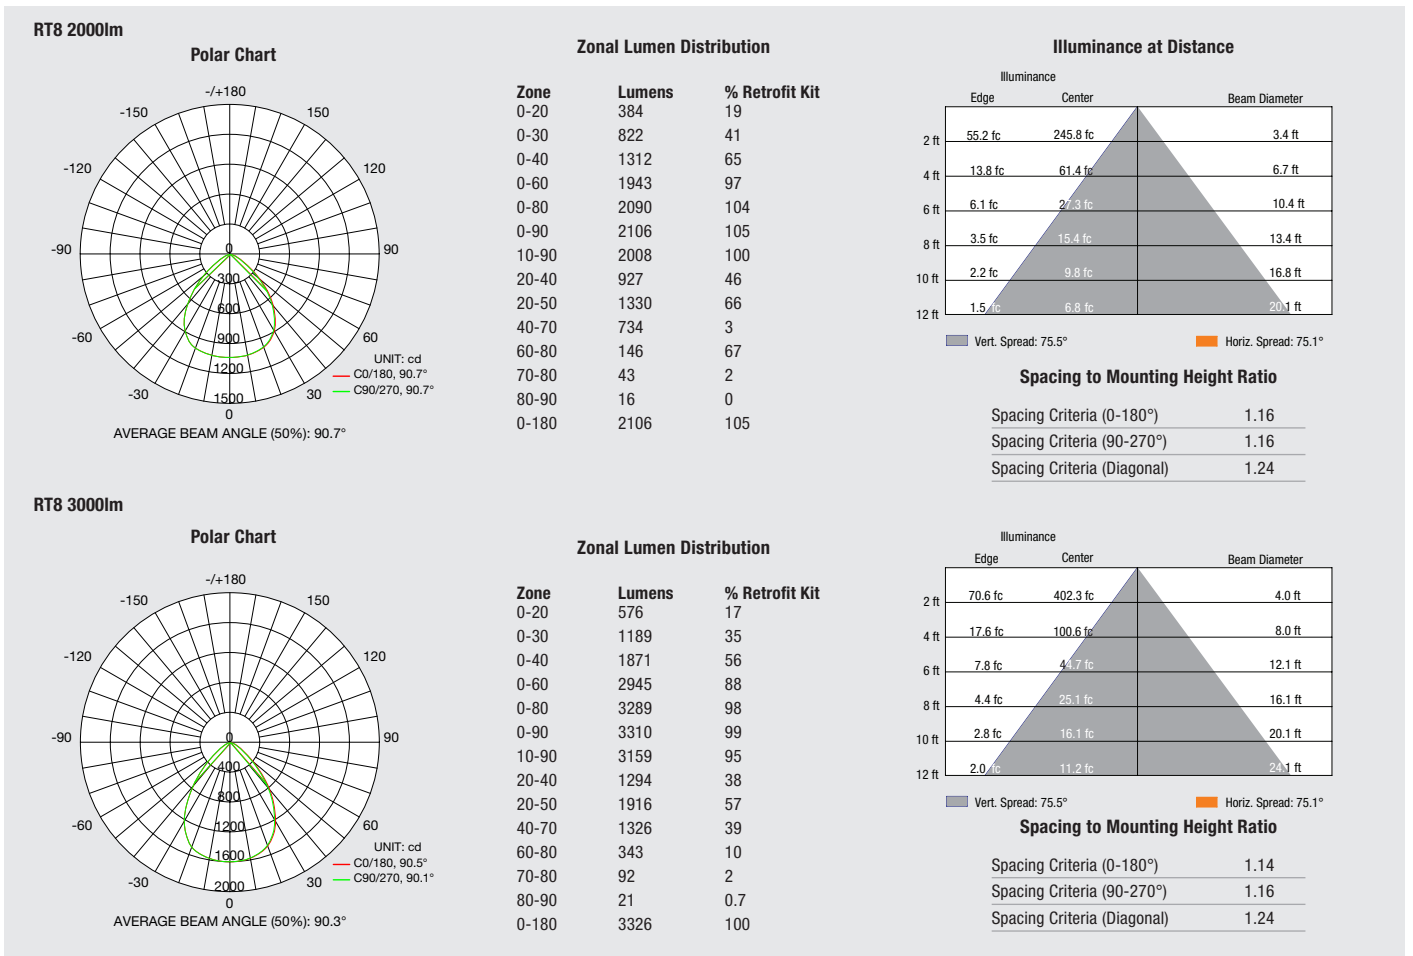

Lighting Data

Lumen Output: 2000, 3000, 5000

Lumens per Watt: Up to 86

Color

Correlated Color Temperature (CCT): 3000K, 3500K, 4000K, 5000K

Color Rendering Index (CRI): 82, 90

R9: 15

Product Weight: 2.3 lbs.

* LED lamp life is defined as the number of hours when 50% of an average group of identical lamps reached 70% of its initial lumens.

Ordering Guide

LED	/	RT8	/	2000	/	8	/	30	/	347V
LED		Product Name		Light Output		CRI >80		Color		Input Voltage
		RT8		2000lm, 3000lm, 5000lm				Temperature		347V
		8 = fits 8" frames						3000K, 3500K, 4000K		

Satin 75093

75083

Assembly Diagram

Photometric Information

Photometric Information (continued)

Application Information

Application Notes

1. Operating temperature range between -4°F and +104°F (-20°C and +40°C).
2. Suitable for indoor/outdoor use, including dry, damp and wet location environments.
3. Designed to install in standard 8" CFL mounting frame. For a list of compatible housings, please refer to www.sylvania.com/RT8.
4. For detailed warranty information, please see www.sylvania.com/RT8.
5. For installation in non-insulated ceilings: If insulation is present, it may be placed around the retrofit kit as long as a three-inch space is maintained around the kit.
6. Installation performed as a stand-alone kit (without frame) is recommended for hard ceiling. Installation of a recessed incandescent frame is recommended for tiled ceiling application for proper support of the retrofit kit.
7. Compatible with Philips Bodine model ELI-S-20 and IOTA model IIS-125 Emergency Lighting Inverters.