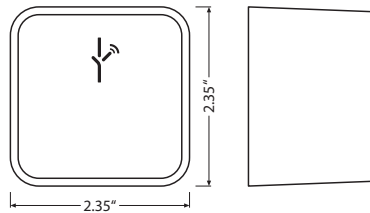

Assembly Diagram