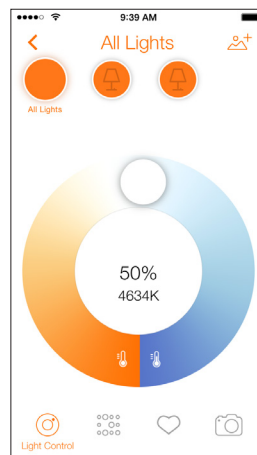

Key Features & Benefits

- Wire free, unobtrusive Gateway which can be placed anywhere inside the home
- Provides access to LIGHTIFY light sources and/or device via local WiFi network or remote cloud server
- LIGHTIFY System is controllable from inside the home or on the go
- Can control up to 50 ZigBee compatible LIGHTIFY products per Gateway Wireless for LIGHTIFY compatible products
- Integrated ZigBee and WiFi wireless connectivity
- Control light sources and/or device with simple to use scenes and grouping via the LIGHTIFY App

Starter Kit

Assembly Diagram

LIGHTIFY™ App

LIGHTIFY App: Free download on any device which runs on Apple iOS7 or above and Android 4.1 or above

Scene Setting Dashboard

RGBW Color Control

Adjustable White Control