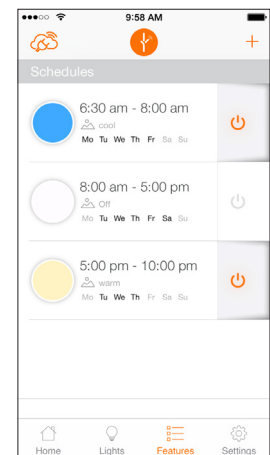

Key Features & Benefits

- Wire free, unobtrusive Gateway which can be placed anywhere inside the home
- Provides access to LIGHTIFY light sources and/or device via local WiFi network or remote cloud server
- LIGHTIFY System is controllable from inside the home or on the go
- Can control up to 50 ZigBee compatible LIGHTIFY products per Gateway Wireless for LIGHTIFY compatible products
- Integrated ZigBee and WiFi wireless connectivity
- Control light sources and/or device with simple to use scenes and grouping via the LIGHTIFY App

Starter Kit

Assembly Diagram

LIGHTIFY™ App

LIGHTIFY App: Free download on any device which runs on Apple iOS7 or above and Android 4.1 or above

Scene Setting Dashboard

RGBW Color Control

Adjustable White Control