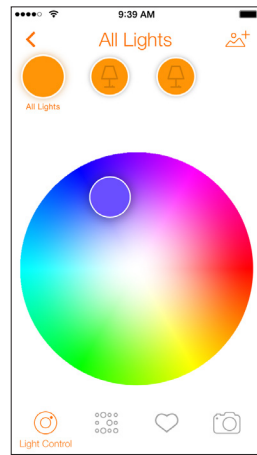

Starter Kit

Assembly Diagram

LIGHTIFY™ App

LIGHTIFY App: Free download on any device which runs on Apple iOS7 or above and Android 4.1 or above

Scene Setting Dashboard

RGBW Color Control

Adjustable White Control