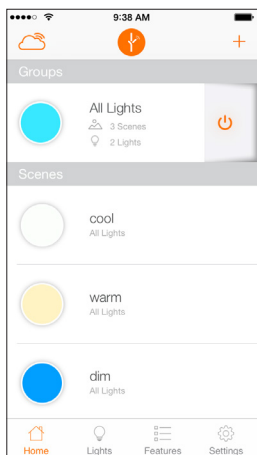

Key Features & Benefits

- Wire free, unobtrusive Gateway which can be placed anywhere inside the home
- Provides access to LIGHTIFY light sources and/or device via local WiFi network or remote cloud server
- LIGHTIFY System is controllable from inside the home or on the go
- Can control up to 50 ZigBee compatible LIGHTIFY products per Gateway Wireless for LIGHTIFY compatible products
- Integrated ZigBee and WiFi wireless connectivity
- Control light sources and/or device with simple to use scenes and grouping via the LIGHTIFY App

Product Offering

Item Number	Ordering Description
73692	2.4GHZ/ZB/GATEWAY/LFY

Specifications and Certifications

Specification Data

Catalog #	Type
Project	
Comments	
Prepared by	

Ordering Information

Item Number	Ordering Description	Wattage	Lumens	CCT	CRI	Life
73692	2.4GHZ/ZB/GATEWAY/LFY					
73800	LIGHTIFYA19StarterKit	9.5	810	2700-6500K	82+	25,000

Starter Kit

Assembly Diagram

LIGHTIFY™ App

LIGHTIFY App: Free download on any device which runs on Apple iOS7 or above and Android 4.1 or above

Scene Setting Dashboard

RGBW Color Control

Adjustable White Control