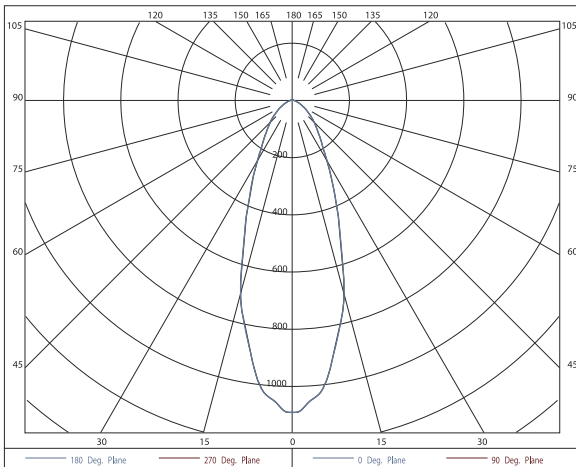

Description

- Naturally rugged LEDs within durable housing
- UL rated for wet locations (UL153)
- Available in black or brown
- Available with NEMA 5-15 plug style

Benefits

- Very uniform flood with 45 degree beam pattern.
- Only 16 watts! Uses 82% less energy than 90 watt PAR38 halogen
- Long Life: 50,000 hours
- Smaller profile and only 4.5 lbs.

Candela Plot in Polar Coordinates

Dimensions