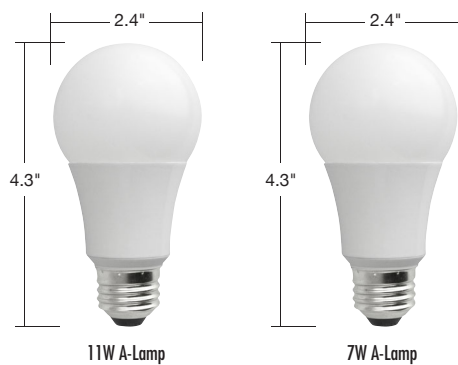

LED 25,000 Hours average rated life, 120 Volts

Applications:

Ideal for applications where uniform multi-directional light output is required.

- + Table Lamps
- + Floor Lamps
- + Sconces
- + Ceiling Fixtures

Specifications

Input Line Voltage:	120 VAC
Input Power	See Chart
Input Line Frequency	50/60HZ
Lamp Life (Rated)	25,000 hrs
Minimum Starting Temp	-30°C
Maximum Operating Temp	40°C
CRI	82
Dimming	Yes

Warranties and Certifications:	Item #	Description	Voltage	Wattage	Incandescent Wattage Comparison	Lumens	LPW	CCT	CRI	M.O.L. (inches)	Diameter (inches)	Case Quantity	
 5 YEAR WARRANTY* <small>*Based on 12 hours use per day</small>	11W A-Lamp												
	LED11A19D24K	Dimmable 11W Smooth A19 - 2400K	120	11	60	800	72.7	2400K	82	4.3	2.4	12	
	LED11A19D27K	Dimmable 11W Smooth A19 - 2700K	120	11	60	800	72.7	2700K	82	4.3	2.4	12	
	LED11A19D30K	Dimmable 11W Smooth A19 - 3000K	120	11	60	850	77.3	3000K	82	4.3	2.4	12	
	LED11A19D41K	Dimmable 11W Smooth A19 - 4100K	120	11	60	900	81.8	4100K	82	4.3	2.4	12	
	7W A-Lamp												
	LED7A19D24K	Dimmable 7W Smooth A19 - 2400K	120	7	40	450	64.3	2400K	82	4.3	2.4	12	
	LED7A19D27K	Dimmable 7W Smooth A19 - 2700K	120	7	40	450	64.3	2700K	82	4.3	2.4	12	
	LED7A19D30K	Dimmable 7W Smooth A19 - 3000K	120	7	40	475	67.9	3000K	82	4.3	2.4	12	
	LED7A19D41K	Dimmable 7W Smooth A19 - 4100K	120	7	40	500	71.4	4100K	82	4.3	2.4	12	