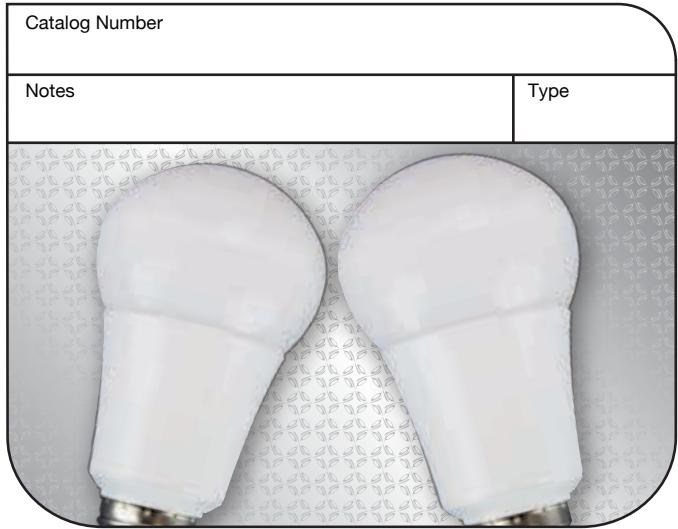

LED Dimmable A-Lamps

25,000 Hours average rated life, 120Volts

Applications:

Ideal for dimmable A-lamp applications.

- + General Lighting
- + Sconces
- + Table Lamps
- + Floor Lamps
- + Ceiling Fixtures

Features and Benefits

- Smooth, uniform dimming from 100% to 5%.
- Energy Efficient: Up to 80% less energy than standard incandescent.
- Exceeds all industry performance requirements for non-standard lamps.
- Full Range: 270°
- Long life: 25,000 hours
- Very Durable: Solid state lighting technology significantly reduces lighting service & maintenance due to robust lighting design.
- Excellent Color consistency and high color rendering (CRI).
- Rated for enclosed fixtures.

Specifications

Input Line Voltage:	120 VAC
Input Power	7W/10W
Input Line Frequency	50/60HZ
Lamp Life (Rated)	25,000 hrs
Minimum Starting Temp	-20°C
Maximum Operating Temp	40°C

For the most up-to-date specs, please visit www.tcpi.com

Warranties and Certifications:	Item #	Description	Voltage	Wattage	Replacement	Lumens	LPW	M.O.L. (inches)	Diameter (inches)	CCT	CRI	STK/MTO	Case Quantity	
  5 YEAR WARRANTY based on 12 hours use per day	Dimmable 10W A19 Omni													
	LED10A19D0D24K	10W Omni-Directional A19 - 2400K	120	10	60	800	80.0	4.4	2.4	2400K	82	STK	12	
	LED10A19D0D27K	10W Omni-Directional A19 - 2700K	120	10	60	800	80.0	4.4	2.4	2700K	82	STK	12	
	LED10A19D0D30K	10W Omni-Directional A19 - 3000K	120	10	60	825	82.5	4.4	2.4	3000K	82	STK	12	
	LED10A19D0D41K	10W Omni-Directional A19 - 4100K	120	10	60	850	85.0	4.4	2.4	4100K	82	STK	12	
	Dimmable 7W A19 Omni													
	LED7A19D0D24K	7W Omni-Directional A19 - 2400K	120	7	40	450	64.3	4.4	2.4	2400K	82	STK	12	
	LED7A19D0D27K	7W Omni-Directional A19 - 2700K	120	7	40	450	64.3	4.4	2.4	2700K	82	STK	12	
	LED7A19D0D30K	7W Omni-Directional A19 - 3000K	120	7	40	475	67.9	4.4	2.4	3000K	82	STK	12	
	LED7A19D0D41K	7W Omni-Directional A19 - 4100K	120	7	40	500	71.4	4.4	2.4	4100K	82	STK	12	
	Non-Dimmable 10W A19 Omni													
	RLA010W27KND	10W Omni-Directional A19 - 2700K	120	10	60	800	80.0	4.4	2.4	2700K	82	STK	12	
	LED10A19D0D30K	10W Omni-Directional A19 - 3000K	120	10	60	825	82.5	4.4	2.4	3000K	82	STK	12	
	Non-Dimmable 7W A19 Omni													
	LED7A19D0D27K	7W Omni-Directional A19 - 2700K	120	7	40	450	64.3	4.4	2.4	2700K	82	STK	12	
	LED7A19D0D30K	7W Omni-Directional A19 - 3000K	120	7	40	475	67.9	4.4	2.4	3000K	82	STK	12