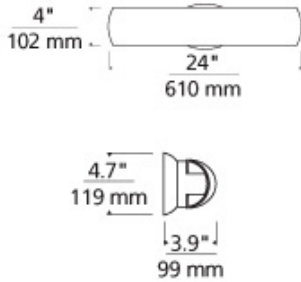

DESCRIPTION

Floating crescent of multi-layered white case glass. Plated pressure formed base. Provides task and ambient light. May be mounted vertically or horizontally. Available in two lamp configurations: two 14 watt T5 linear fluorescent lamps (lamps and electronic ballast included); or four 120 volt, 60 watt mini-candelabra base lamps (included). Incandescent version dimmable with standard incandescent dimmer. ADA compliant.

INSTALLATION

This product can mount to either a 4" square electrical box with round plaster ring or an octagonal electrical box. May also be mounted vertically. For wall mount use only.

DIMMING

Incandescent version dimmable with a standard incandescent dimmer (not included).

WEIGHT

8lb / 3.63kg

ORDERING INFORMATION

700BCLUN24 FINISH	LAMP
C CHROME	FLUORESCENT 120V
S SATIN NICKEL	-CF277 FLUORESCENT 277V
	-HL INCANDESCENT 120V

TECH LIGHTING®

7400 Linder Avenue T 847.410.4400
 Skokie, Illinois 60077 F 847.410.4500