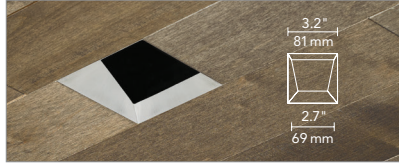

SQUARE

WALL WASH (SATIN NICKEL)