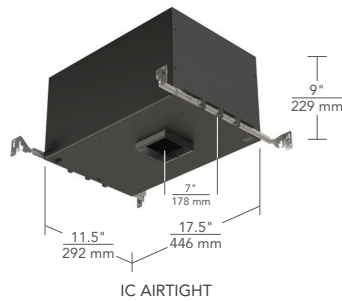

3" HALOGEN/CMH

WALL WASH

TRIMS

ROUND TRIMS

SQUARE TRIMS

FINISH

ANTIQU
BRONZE

BLACK

SATIN
NICKEL

WHITE
(PAINTABLE)

3" HOUSING