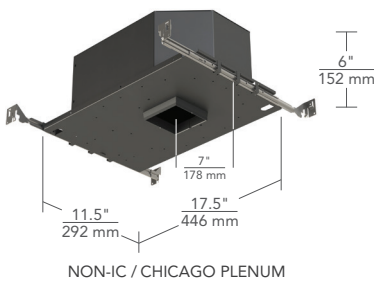

3" HALOGEN/CMH

WALL WASH

TRIMS

ROUND TRIMS

SQUARE TRIMS

FINISH

ANTIQU
BRONZE

BLACK

SATIN
NICKEL

WHITE
(PAINTABLE)

3" HOUSING