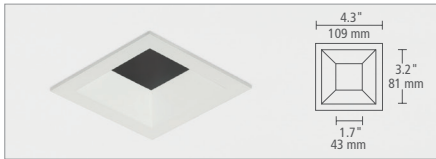

FLANGED BEVEL