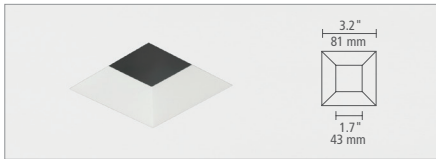

DIMMING / PHOTOMETRICS

- See www.ELEMENT-Lighting.com

3 inch

square and round

LED
low-profile
fixed downlight

www.ELEMENT-Lighting.com

SQUARE TRIMS

FLANGELESS BEVEL