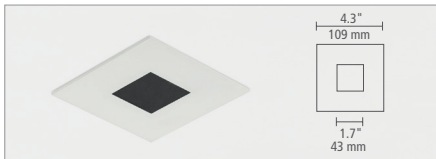

FLANGED FLAT