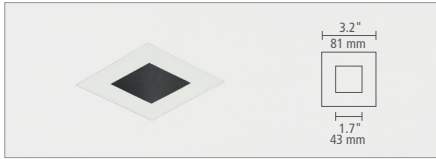

DIMMING / PHOTOMETRICS

- See www.ELEMENT-Lighting.com

3 inch

square and round

LED
low-profile
fixed downlight

www.ELEMENT-Lighting.com

SQUARE TRIMS

FLANGELESS BEVEL