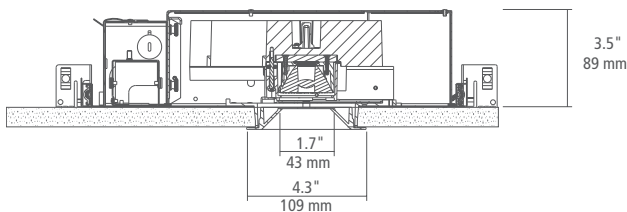

3 inch
square and round

LED
low-profile
fixed downlight

www.ELEMENT-Lighting.com

5 YEAR
WARRANTY

3" LED LOW-PROFILE FIXED DOWNLIGHT

Small aperture LED downlight with architectural appearance. 3.5" height for shallow ceiling installations. Utilizes the same trims as the standard 3" housing so it can be used in the same application where a shallower housing is required.

TRIMS

- Die cast aluminum with minimal thickness
- Lensed and shower aperture includes Solite™ soft focus lens at aperture
- White can be field painted to match adjacent finishes
- Accommodates up to 2.5" ceiling thickness, depending on trim