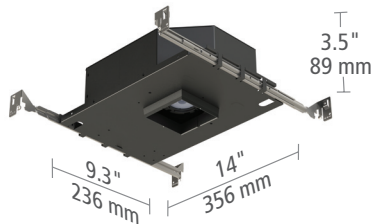

INSTALLATION

- Includes adjustable hanger bars. Includes butterfly brackets that attach to the side of the housing and are vertically adjustable with a wing nut.
- Incorporates integral gunsights for positioning with laser level or string

FLANGELESS FLAT

FLANGED BEVEL

FLANGED FLAT

ROUND TRIMS

FLANGELESS BEVEL

FLANGELESS FLAT

FLANGED BEVEL

FLANGED FLAT

3" HOUSING

NON-IC AIRTIGHT

FIXTURE TYPE

JOB NAME

NOTES

ORDERING GRIDS

HOUSING

PRODUCT SERIES	CEILING APPEARANCE	LAMP	BEAM SPREAD	FUNCTION	HOUSING RATING	VOLTAGE
E3R ELEMENT 3" ROUND	LF FLANGELESS FF FLANGED	-L2 LED 2700K -L3 LED 3000K	1 15° 2 25°	D DOWN	S SHALLOW NON-IC AIRTIGHT	120 VOLT 240 VOLT
E3S ELEMENT 3" SQUARE		-L5 LED 3500K	4 40°			-277 277 VOLT
_____	_____	_____	_____	D	S	_____