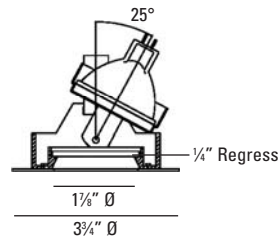

Sliver Low Voltage Halogen

7865

Adjustable

For trimless application add 325CCR

LUMINAIRE INFORMATION

APPLICATION:

Accent luminaire for Residential, Commercial, Retail or Hospitality environments.

MATERIALS:

Trim: Die cast aluminum / steel. Torsion spring mounting.
Lens: Clear.

LAMP: (not included) When using IR lamps, 37W Max.
(1) 50W max. MR16 GU5.3

TRANSFORMER:

Low voltage solid state electronic.
Note: Due to transformer / dimmer match some dimmers may cause transformer hum. Check with dimmer manufacturer for suitability.

ADJUSTMENT:

360° horizontal and 25° vertical tilt. 40° tilt available, consult factory.

VOLTAGE:

Specify 120V or 277V.

CEILING CUT OUT:

3 3/8" Ø

LISTINGS:

Dry/damp/wet under covered ceiling.
Not wet listed for flush (325CCR) installation.

IC/Airtight housing meets Washington state airflow requirement and ASTM E283.
IBEW union made.

NOTES:

- Maximum ceiling thickness 1 inch. Consult factory for other ceiling conditions.
- Maximum 2 lens options (size B).
- Use 325CCR trimless adapter for a smooth flush Sliver installation.

PHOTOMETRICS:

Distribution chart