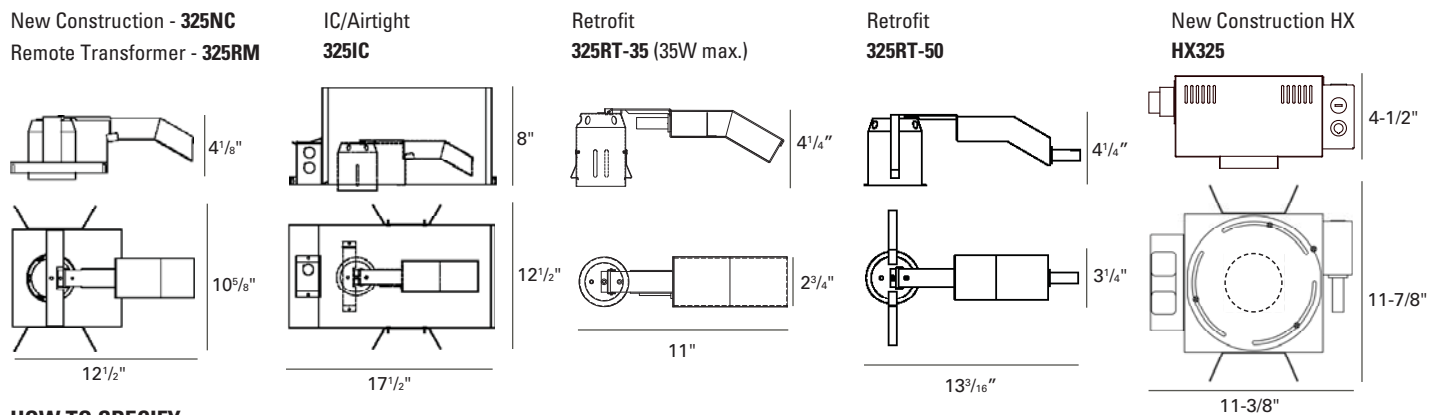

ADJUSTMENT:

360° horizontal and 25° vertical tilt. 40° tilt available, consult factory.

VOLTAGE:

Specify 120V or 277V.

CEILING CUT OUT:

3 3/8" Ø

LISTINGS:

Dry/damp/wet under covered ceiling.
Not wet listed for flush (325CCR) installation.

IC/Airtight housing meets Washington state airflow requirement and ASTM E283.
IBEW union made.

NOTES:

- Maximum ceiling thickness 1 inch. Consult factory for other ceiling conditions.
- Maximum 2 lens options (size B).
- Use 325CCR trimless adapter for a smooth flush Sliver installation.

PHOTOMETRICS:

Distribution chart

LTN No.: 13823.ies
50W MR16 GU5.3 40° (tilted 25°)
Clear lens
54.8% Efficiency

HOUSING INFORMATION

HOW TO SPECIFY

| Trim | Finish | Use "HX" for HX Housing | Housing | Voltage | Accessories |
|--|--|---|--|--------------|--|
| 7865 | | | | | |
| 7865 Sliver Adjustable, 50W Max. MR16 GU5.3 | 10 - White 12 - Brushed Stainless Steel 21 - Black 22 - Textured White 28 - Metalized Grey | HX Only specify HX here when specifying HX Housing | 325NC - New Construction 325IC - IC/Airtight 325RM - Remote Transformer 325RT-35 - Retrofit (35W max.) 325RT-50 - Retrofit HX325 - Trimmed version - If using adjustable trim, note that 40° max tilt and compatible with up to 5/8" thick ceiling max. HX325FLR - Trimless Round - If using adjustable trim, note that 25° max tilt and compatible with up to 1" thick ceiling max. | 120V 277V | 8177B - Hex Cell Louver 9143B - Frosted Lens 9153B - Anti UV Filter 9155B - Linear Spread Lens 9156B - Prismatic Spread Lens 9157B - Solite Lens 9199B - Frosted Borosilicate Lens ER - Emergency Relay 325CCR - Trimless Adapter * *Not needed when ordering HX housings |