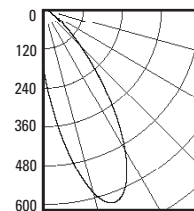

LTN No.: 13823.ies
50W MR16 GU5.3 40° (tilted 25°)
Clear lens
54.8% Efficiency