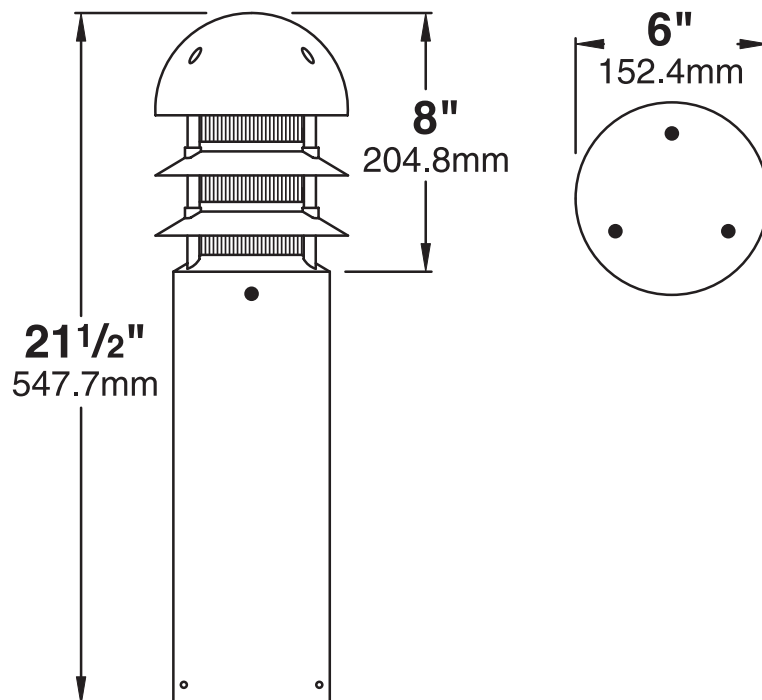

SPECIFICATIONS:

LAMP TYPE:

A19- Incandescent. 75W Maximum. Lamp not included with fixture, order separately.

(See back page for LED lamp specifications)

HOUSING:

Die-cast, copper-free aluminum.

POST:

5" diameter, heavy gauge, extruded aluminum (1/8" wall thickness).

FINISH:

Polyester powder-coated finish available in Black, Verde, Architectural Brick, Architectural Bronze, Granite, Pewter, Terracotta, Rust, Hunter Green, Mocha, Weathered Bronze, Weathered Iron, and White.

SOCKET/LAMP HOLDER:

Top grade porcelain, medium base 4KV pulse rated socket with spring center contact and a silicone rubber jacket protector to prevent moisture/debris from entering socket.

LENS:

Clear, frosted or prismatic threaded and gasketed,

tempered glass vapor globe.

MOUNTING:

Aluminum mounting base and foundation anchor rods included.

FASTENERS:

All fasteners are stainless steel.

WIRING:

Prewired with 200°C-rated wire along with a grounded lead.

CERTIFICATION:

UL Listed to U.S. and Canadian safety standards for line voltage landscape luminaires (UL 1598). The maximum wattages allowed by Underwriters Laboratories (UL) for the U.S. and Canadian markets may vary. Maximum wattages specified are Underwriters Laboratories U.S. standard. Please contact Vista for any questions about the maximum wattages allowed by UL Canadian standards.

All Vista luminaires are **MADE IN THE U.S.A.**

DIMENSIONS:

1625 Surveyor Avenue • Simi Valley, CA 93063 • (805) 527-0987 • (800) 766-VISTA (8478)

FAX: (888) 670-VISTA (8478) • email@vistapro.com • www.vistapro.com