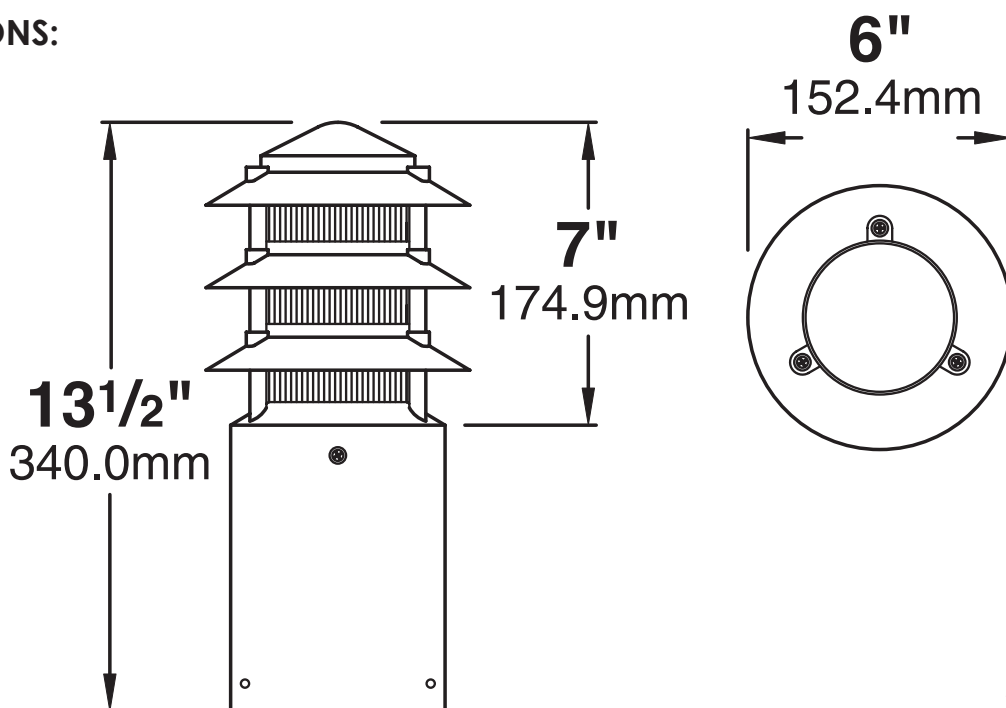

HOUSING:

Die-cast, copper-free aluminum.

POST:

5" diameter, heavy gauge, extruded aluminum (1/8" wall thickness).

FINISH:

Polyester powder-coated finish available in Black, Verde, Architectural Brick, Architectural Bronze, Granite, Pewter, Terracotta, Rust, Hunter Green, Mocha, Weathered Bronze, Weathered Iron, and White.

SOCKET/LAMP HOLDER:

Compact fluorescent thermoplastic socket.

BALLAST:

High-power factor magnetic ballast rated for $\pm 32^{\circ}\text{F}$ starting, 120-volt standard.

LENS:

Clear, frosted or prismatic threaded and gasketed, tempered glass vapor globe.

MOUNTING:

Aluminum mounting base and foundation anchor rods included.

FASTENERS:

All fasteners are stainless steel.

WIRING:

Prewired with 200°C-rated wire along with a grounded lead.

CERTIFICATION:

UL Listed to U.S. and Canadian safety standards for line voltage landscape luminaires (UL 1598). The maximum wattages allowed by Underwriters Laboratories (UL) for the U.S. and Canadian markets may vary. Maximum wattages specified are Underwriters Laboratories U.S. standard. Please contact Vista for any questions about the maximum wattages allowed by UL Canadian standards.

All Vista luminaires are **MADE IN THE U.S.A.**

DIMENSIONS:

1625 Surveyor Avenue • Simi Valley, CA 93063 • (805) 527-0987 • (800) 766-VISTA (8478)

FAX: (888) 670-VISTA (8478) • email@vistapro.com • www.vistapro.com