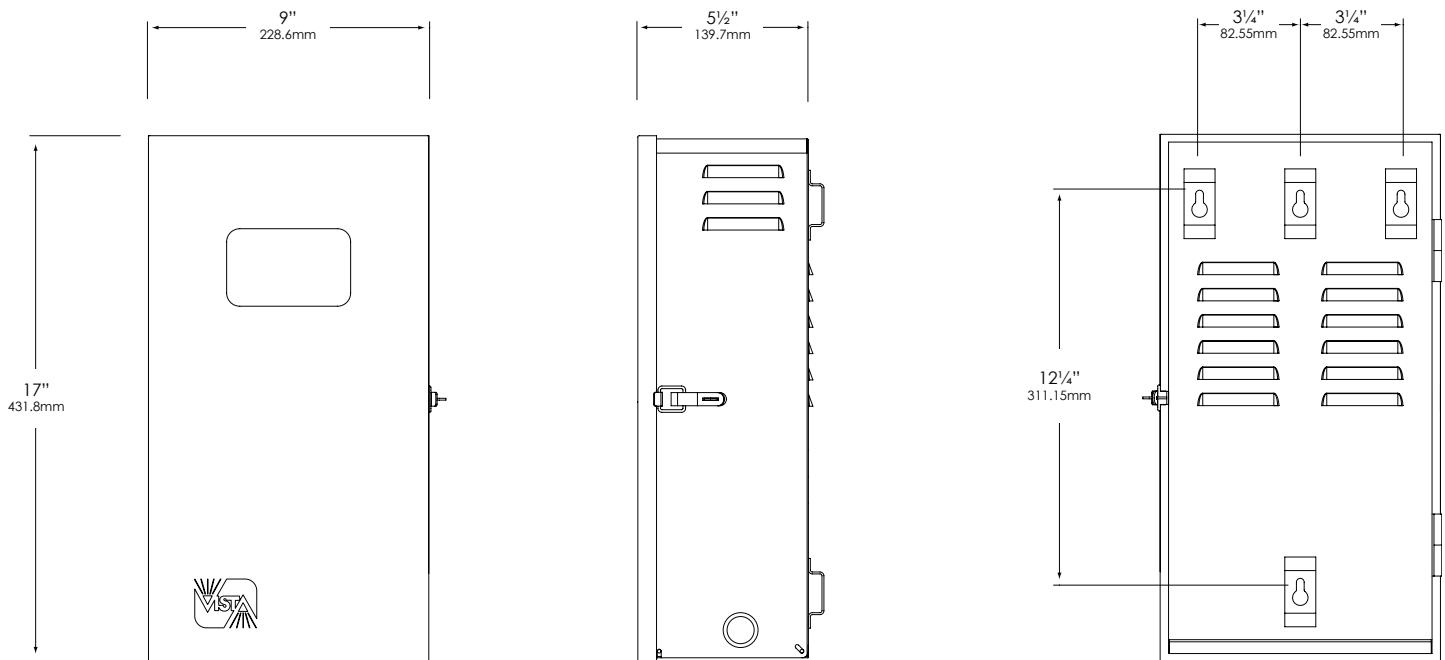

Type: _____
Model: _____
Project: _____

SPECIFICATION SHEET

CTS SERIES – Stainless Steel Transformer

SPECIFICATIONS:

EXTERIOR CONSTRUCTION:

20-gauge polished, top-grade domestic, 304 stainless steel.

FINISH:

Polished stainless steel with Smudge-Free clear powder-coat.

TRANSFORMER CHARACTERISTICS:

Available Power Ratings: 300, 600, 900, and 1200 Watts

Primary Voltage: 120 Volts (Also available in 240V, 50 or 60 cycle-Special order only.)

Secondary Voltage: 12 Volts (with High/Low setting)

Fully grounded and isolated with encapsulated core and coil.

TERMINALS:

Extra-large terminal strip for multiple low voltage cable connections. A separate 120-volt terminal strip for easy hard-wiring and accessory terminal strip for easy installation of external switching devices also included.

PRIMARY PROTECTION:

Auto thermal shut-off.

SECONDARY PROTECTION:

Resettable high performance magnetic circuit breaker.

WIRING:

6-foot, heavy-gauge, grounded, water-resistant power cord with integrally molded plug.

CERTIFICATION:

UL Listed to U.S. and Canadian safety standards for landscape lighting transformers (UL 1838). Pool & Spa Ready - Suitable for Use with Submersible Luminaires or Submersible Pumps (power cord must be shortened to a 3-foot maximum length - see Installation Instructions).

All Vista transformers are **MADE IN THE U.S.A.**

DIMENSIONS:

Vista Professional Outdoor Lighting reserves the right to modify the design and/or construction of the fixture shown without further notification.