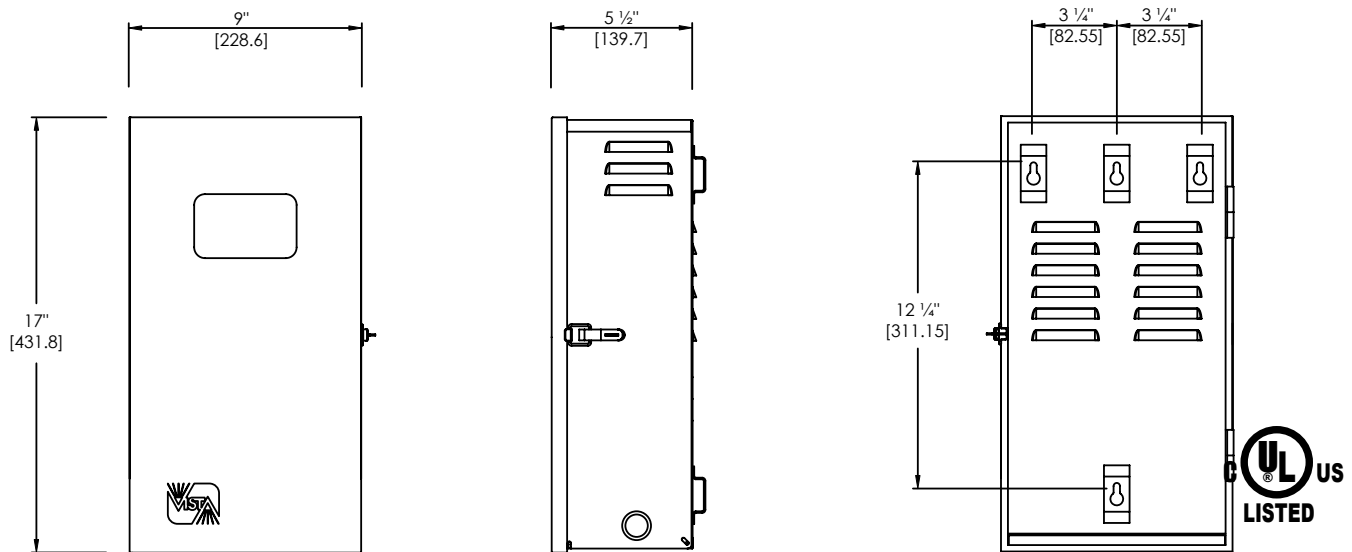

Project: _____

SPECIFICATION SHEET

MULTI-TAP Series - STAINLESS STEEL MULTI-TAP TRANSFORMERS

SPECIFICATIONS:

EXTERIOR CONSTRUCTION:

20-gauge polished, top-grade domestic, 304 stainless steel.

FINISH:

Polished stainless steel with Smudge-Free clear powder-coat.

TRANSFORMER CHARACTERISTICS:

Available Power Ratings: 300, 600, 900, and 1200 Watts

Primary Voltage: 120 Volts (Also available in 240V, 50 or 60 cycle- Special order only.)

Secondary Voltage: 11, 12, 13, 14, and 15 Volts

Fully grounded and isolated with encapsulated core and coil.

TERMINALS:

Extra-large terminal strip for multiple low voltage cable connections. A separate 120-volt terminal strip for easy hardwiring and accessory terminal strip for easy installation of external switching devices also included.

PRIMARY PROTECTION:

Auto thermal shut-off.

SECONDARY PROTECTION:

Resettable high performance magnetic circuit breaker.

WIRING:

6-foot, heavy-gauge, grounded, water-resistant power cord with integrally molded plug.

CERTIFICATION:

UL Listed to U.S. and Canadian safety standards for landscape lighting transformers (UL 1838). Pool & Spa Ready - Suitable for Use with Submersible Luminaires or Submersible Pumps (power cord must be shortened to a 3-foot maximum length - see Installation Instructions).

All Vista transformers are **MADE IN THE U.S.A.**

(See reverse for additional features)

DIMENSIONS: