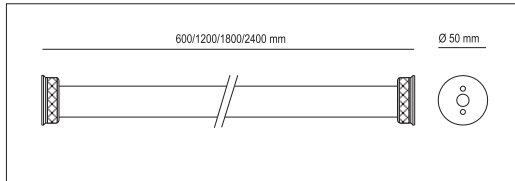

## 2w, 4.2w, 6.3w or 8.4w - 12v medium emission LED

DRESSHANGER series 2w, 4.2w, 6.3w or 8.4w - 12v medium emission LED lit closet rod with 600mm, 1200mm, 1800mm or 2400mm overall length and 480mm, 1120mm, 1760mm, or 2400mm lit length for indoor use (IP40); 3200°K white LEDs; anodized aluminum body in silver finish; 110° beam angle; surface mounts using included end-caps (and center support for 1800mm and 2400mm models); overall length can be cut to length as required; lit length can be reduced in 50mm increments; LED driver sold separately.