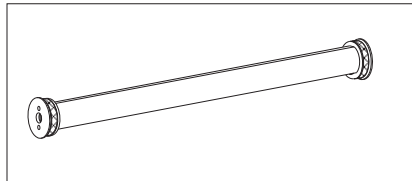

# DRESSHANGER Series Lit Closet Rod — Warm White

Aluminum

## 2w, 4.2w, 6.3w or 8.4w - 12v medium emission LED

DRESSHANGER series 2w, 4.2w, 6.3w or 8.4w - 12v medium emission LED lit closet rod with 600mm, 1200mm, 1800mm or 2400mm overall length and 480mm, 1120mm, 1760mm, or 2400mm lit length for indoor use (IP40); 3200°K white LEDs; anodized aluminum body in silver finish; 110° beam angle; surface mounts using included end-caps (and center support for 1800mm and 2400mm models); overall length can be cut to length as required; lit length can be reduced in 50mm increments; LED driver sold separately.