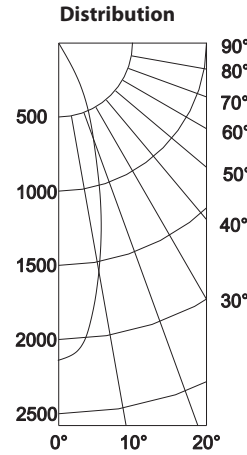

HR-3LED-T718

Photometrics – 3000K

WAC LIGHTING

Responsible Lighting®

HR-3LED-T718S-W

15° Beam Angle

Angle	Mean CP	Lumens
0	4435	0
10	2031	270.8
20	570.2	256.4
30	188.9	186.5
40	31	65.6
50	21.4	20.9
60	13	15.7
70	7.4	9.8
80	3.1	5
90	0.2	1.4

HR-3LED-T718N-W

28° Beam Angle

Angle	Mean CP	Lumens
0	2160	0
10	1604	179.3
20	704	319.8
30	137.4	230.9
40	32.3	74.6
50	20.1	22.4
60	12.3	15.6
70	6.8	9.7
80	2.7	5
90	0	1.4

HR-3LED-T718F-W

50° Beam Angle

Angle	Mean CP	Lumens
0	1239	0
10	1102	109.6
20	849.8	287.6
30	307.1	299.4
40	50.7	110
50	22.4	27.4
60	13.1	16.3
70	7.1	10.2
80	2.8	5.4
90	0.1	1.5