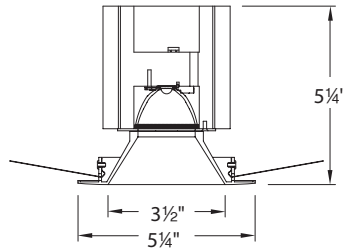

HR-3LED-T718

3.5" Tesla™ LED Downlight Trim

WAC LIGHTING

Responsible Lighting®

Fixture Type:

Catalog Number:

Project:

Location:

PRODUCT DESCRIPTION

Minimum profile, square downlight trim with interior open reflector. For use with HR-3LED series housings.

FEATURES

- 3½" inch aperture
- Multi-chip LED technology for maximum brightness
- Replaceable LED modules
- Interchangeable reflectors for changing beam spreads
- Uses ANSI compliant LEDs for the finest color consistency possible
- 28° Narrow Flood beam spread
- 35° cut-off angle for glare control
- 50,000 hour rated life
- 5 year WAC Lighting product warranty

SPECIFICATIONS

Construction: Durable die-cast aluminum construction with borosilicate glass lens. Extruded aluminum heat sink.

Light Source: Utilizes one 18W Luxeon S multi-chip LED, Typical CRI: 85. Total power consumption of 21.5W with housing.

Dimming: May be dimmed to 1% with electronic low voltage (ELV) dimmer for 120V only. Approved dimmers: Lutron Skylark SELV-300P-WH and Leviton Vizia VPE04.

Mounting: Two heavy gauge retention clips hold trim firmly to housing. See housing spec sheets for ceiling installation info.

Finish: White (WT) powder coat paint and electroplated Brushed Nickel (BN) and Copper Bronze (CB).

Standards: UL & CUL Listed.

ORDER NUMBER

Model #	Beam Angle	Color Temp	Finish
HR-3LED-T718	S 15°	27 2700K	BN Brushed Nickel
	N 28°	W 3000K	CB Copper Bronze
	F 50°	35 3500K	WT White
		C 4000K	

FINISHES

REPLACEMENT MODULES

LXS8-PW27	2700K
LXS8-PW30	3000K
LXS8-PW35	3500K
LXS8-PW40	4000K

HR-3LED-T718 - -

Example: **HR-3LED-T718F-C-WT**

INTERCHANGEABLE REFLECTORS

SL-REF-LUX10-15	Spot
SL-REF-LUX10-25	Narrow Flood
SL-REF-LUX10-40	Flood

COMPATIBLE HOUSINGS

Model #	Installation Type	Input	Dimensions	Cutout
HR-3LED-H18D-ICA	New Construction – IC-Rated, Airtight	120V 50/60Hz	L: 15-24½" W: 19⅝" H: 6"	4⅝"
HR-3LED-H18-HICA	New Construction – IC-Rated, Airtight	277V 50/60Hz	L: 15-24½" W: 19⅝" H: 6"	4⅝"
HR-3LED-H18D-EMICA	New Construction – IC-Rated, Airtight, Emergency Backup	120V 50/60Hz	L: 15-24½" W: 19⅝" H: 6"	4⅝"
HR-3LED-H18D-A	New Construction – Non-IC, Airtight	120V 50/60Hz	L: 15-24½" W: 8¼" H: 6⅝"	4⅝"
HR-3LED-R18D-A	Remodel – Non-IC, Airtight	120V 50/60Hz	L: 16½" W: 4⅝" H: 6⅝"	4⅝"

See individual housing spec sheets for complete information.

WAC Lighting

www.waclighting.com
Phone (800) 526.2588 • Fax (800) 526.2585

Headquarters/Eastern Distribution Center

44 Harbor Park Drive • Port Washington, NY 11050
Phone (516) 515.5000 • Fax (516) 515.5050

Western Distribution Center

1750 Archibald Avenue • Ontario, CA 91760
Phone (800) 526.2588 • Fax (800) 526.2585