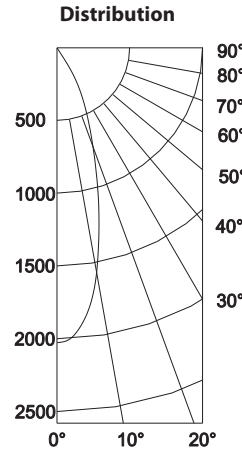

Western Distribution Center

1750 Archibald Avenue • Ontario, CA 91760
Phone (800) 526.2588 • Fax (800) 526.2585

HR-3LED-T718

Photometrics – 2700K

WAC LIGHTING

Responsible Lighting®

HR-3LED-T718S-27

15° Beam Angle

Angle	Mean CP	Lumens
0	3908	0
10	1729	242.1
20	499.6	242.5
30	139.4	178.4
40	29.4	61.9
50	20.2	19.7
60	12.2	14.7
70	6.6	9.2
80	2.6	4.7
90	0	1.3

HR-3LED-T718N-27

28° Beam Angle

Angle	Mean CP	Lumens
0	2062	0
10	1584	170.2
20	695.1	303.3
30	173.9	220.9
40	30.6	70.9
50	19.2	20.9
60	11.5	14.5
70	6.5	9
80	2.7	4.7
90	0	1.3