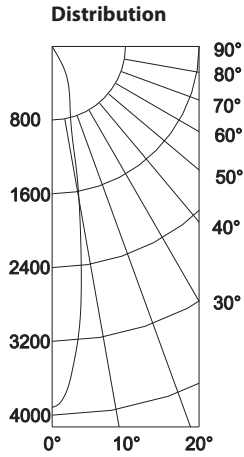

Western Distribution Center

1750 Archibald Avenue • Ontario, CA 91760
Phone (800) 526.2588 • Fax (800) 526.2585

HR-3LED-T718

Photometrics – 2700K

WAC LIGHTING

Responsible Lighting®

HR-3LED-T718S-27

15° Beam Angle

Angle	Mean CP	Lumens
0	3908	0
10	1729	242.1
20	499.6	242.5
30	139.4	178.4
40	29.4	61.9
50	20.2	19.7
60	12.2	14.7
70	6.6	9.2
80	2.6	4.7
90	0	1.3

HR-3LED-T718N-27

28° Beam Angle

Angle	Mean CP	Lumens
0	2062	0
10	1584	170.2
20	695.1	303.3
30	173.9	220.9
40	30.6	70.9
50	19.2	20.9
60	11.5	14.5
70	6.5	9
80	2.7	4.7
90	0	1.3