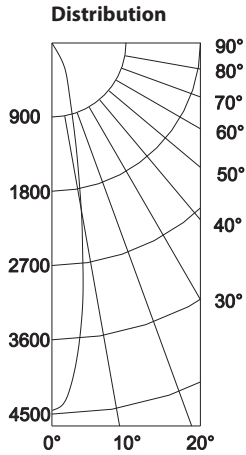

HR-3LED-T718F-27

50° Beam Angle

Angle	Mean CP	Lumens
0	1100	0
10	1013	98.5
20	794.2	260.4
30	309.3	272.6
40	52.9	94.6
50	20.1	23.9
60	12.4	15
70	6.9	9.5
80	2.8	5
90	0	1.4

WAC Lighting

www.waclighting.com

Phone (800) 526.2588 • Fax (800) 526.2585

HR-3LED-T718

Photometrics – 3000K

WAC LIGHTING

Responsible Lighting®

HR-3LED-T718S-W

15° Beam Angle

Angle	Mean CP	Lumens
0	4435	0
10	2031	270.8
20	570.2	256.4
30	188.9	186.5
40	31	65.6
50	21.4	20.9
60	13	15.7
70	7.4	9.8
80	3.1	5
90	0.2	1.4

HR-3LED-T718N-W

28° Beam Angle

Angle	Mean CP	Lumens
0	2160	0
10	1604	179.3
20	704	319.8
30	137.4	230.9
40	32.3	74.6
50	20.1	22.4
60	12.3	15.6
70	6.8	9.7
80	2.7	5
90	0	1.4

HR-3LED-T718F-W

50° Beam Angle

Angle	Mean CP	Lumens
0	1239	0
10	1102	109.6
20	849.8	287.6
30	307.1	299.4
40	50.7	110
50	22.4	27.4
60	13.1	16.3
70	7.1	10.2
80	2.8	5.4
90	0.1	1.5